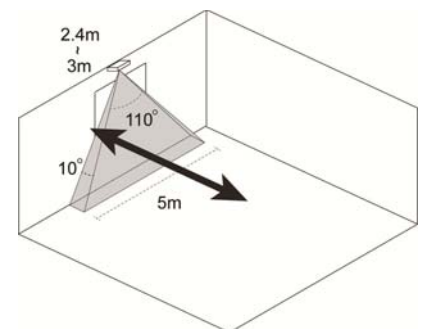

Ceiling Mount

Features

- Microprocessor controlled with ADSP algorithms
- Wall or ceiling mount with tamper protection
- Randomized supervision checking system integrity
- Temperature compensated sensitivity control
- Battery-operated for easy installation
- Elegant compact design
- LED functions as fault and test mode indicator
- Superior white light and noise rejection
- Detection Range: up to 10 meters
- Automatic power saving mechanism
- Compliant with CE requirements
- Compact and low-profile with resistance to insect

Specifications

RF Frequencies	868MHz / 869MHz / F1 868MHz / F1 429MHz
Power Source	3V, CR123A Lithium battery x1
Battery Life	868MHz / 869MHz: 4 years* F1 868MHz: 5 years*
Operating Temperature	-10°C to 45°C (14°F to 113°F)
Operating Humidity	Up to 85% non-condensing
Dimensions	76mm x 56mm x 43mm

* Note: Actual battery life may vary with product settings, usage patterns and operating environment.