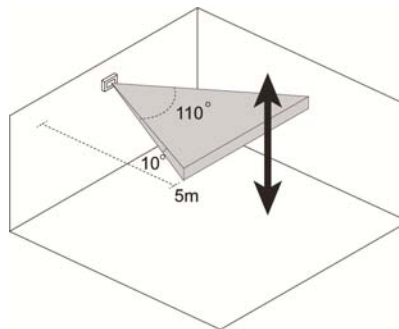

Horizontal Wall Mount