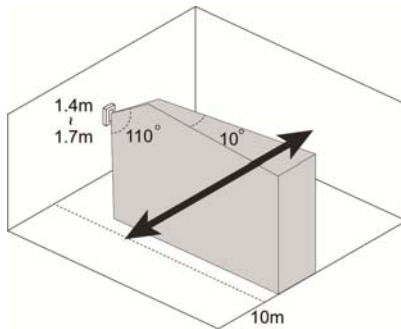

Vertical Wall Mount