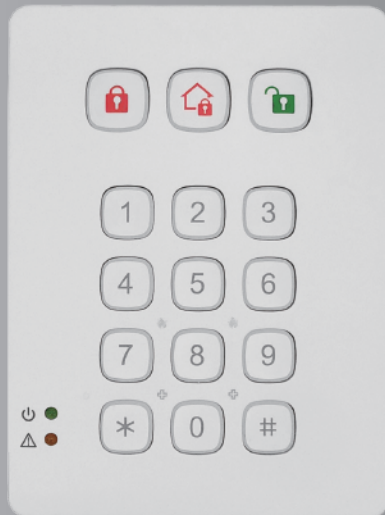

## KP-39B Remote Keypad Series

Operate the System at Your Fingertips

- A 15-button backlit keypad
- Power conservation feature
- Superior RF transmission range

KP-39B is a smart wireless user-friendly remote keypad, offering users an easy-to-program solution to easily arm, disarm, and home arm their security system. To provide additional peace of mind and safety, this keypad series features dual key function that can activate panic, fire, or medical emergency alarm at a press.

The KP-39B leverages Climax's industry-leading RF technology to accelerate the speed of signal transmission and deliver reliable, extensive communication range. KP-39B also features a power conservation function that consumes power only when in operation.

Safeguarded by tamper protection, the KP-39B is protected from being opened or removed from the mounting surface. Completely wireless, the KP-39B keypad can be wall mounted anywhere, allowing users the flexibility to place it at the most convenient and accessible location anywhere in the home.

### Features

- Enables user to arm/disarm/home arm the security system
- Power conservation that consumes power only when needed
- Superior RF communication range and faster signal transmission
- Modern, ergonomic design
- Tamper protection against unauthorized removal
- Dual key function to trigger panic, fire, or medical emergency alarms
- Back light illumination for night usage
- Automatic reporting of low battery
- Bi-directional radio communication
- Visual indications with two color-coded LEDs
- Regular supervision signals to check system integrity