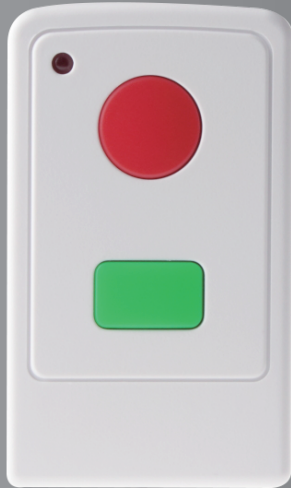

DBT-15 Dual Button Transmitter

Comprehensive Protection & Convenience

Dual Button Transmitter is a multi-functional wireless device designed to be a panic button, scenario switch, inactivity On/Off button, or night switch (Home Arm/Disarm). Settings of the device are remotely configured via the Control Panel, allowing for flexibility and expandable usage scenarios.

As a panic button, users can summon help with one simple button press when an emergency arise, or cancel when it's a false alarm. As a scenario switch, users can set up two different scenes and activate upon button press. As inactivity On/Off button, elderly users can press to notify inactivity status. As night switch, a simple press activates your alarm system in "HOME ARM" mode providing protection yet free movement around the home, and one press to DISARM your alarm system.

Ideal for bedrooms, kitchens, or dining room, DBT-15 strategically placed around the home will add an extra level of safety, reassurance and convenience.

Features

- Multi-functional dual button designed to be a panic button, scenario switch, inactivity on/off button, or night switch.
- Wireless for easy installation or relocation
- Extensive RF communication range & faster signal transmission
- Regular supervision signals to check system integrity
- Buttons in RED and GREEN for easy recognition
- Low battery detection
- Setting configuration remotely on device via Control Panel/Gateway
- Security Gateways can remotely program DBT-15 to be a panic button, scenario switch or night switch
- Medical Alarm Panels can remotely program DBT-15 to be a panic button, scenario switch, or inactivity on/off button
- Strategic positioning around the home provides extra level of safety and convenience
- Suitable for residential and commercial security usage