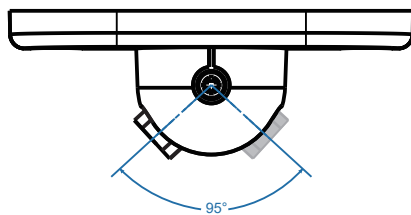

EIR-32 Outdoor Pet-Immune PIR Motion Detector

Specifications

EIR-32-F1

Frequency	868 MHz / 433 MHz
Power Source	1.5V, L91 Lithium battery x 2
Battery Life	5 years*
Detection Range	10 meters over a 90° angle
Mounting Height	at least 2 meters
Mouting Options	Wall / Corner mount Optional accessory: Rotating holder
Rotating Angles (with Rotating Holder only)	Vertical: 69.5 degrees Horizontal: 95 degrees
Weatherproof Protection	IP55
Operating Temperature	-10°C to 45°C (14°F to 113°F)
Operating Humidity	Up to 85% non-condensing
Dimensions	EIR-32: 130 mm x 61 mm x 48 mm Rotating holder: 85.3 mm x 50.3 mm x 32.7 mm

* Note: Actual battery life may vary with product settings, operating environment, and usage patterns.

Compatible with Rotating Holder (Optional)

Top View

Side View

Ordering Information

EIR-32-F1	Outdoor Pet-Immune PIR Motion Detector, compatible with Climax F1 gateways
Rotating holder	Optional mounting accessory