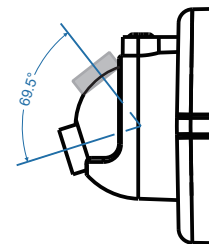

EIR-32 Outdoor Pet-Immune PIR Motion Detector

Specifications

EIR-32-F1

Frequency	868 MHz / 433 MHz
Power Source	1.5V, L91 Lithium battery x 2
Battery Life	5 years*
Detection Range	10 meters over a 90° angle
Mounting Height	at least 2 meters
Mouting Options	Wall / Corner mount Optional accessory: Rotating holder
Rotating Angles (with Rotating Holder only)	Vertical: 69.5 degrees Horizontal: 95 degrees
Weatherproof Protection	IP55
Operating Temperature	-10°C to 45°C (14°F to 113°F)
Operating Humidity	Up to 85% non-condensing
Dimensions	EIR-32: 130 mm x 61 mm x 48 mm Rotating holder: 85.3 mm x 50.3 mm x 32.7 mm

* Note: Actual battery life may vary with product settings, operating environment, and usage patterns.

Compatible with Rotating Holder (Optional)

Top View

Side View

Ordering Information

EIR-32-F1	Outdoor Pet-Immune PIR Motion Detector, compatible with Climax F1 gateways
Rotating holder	Optional mounting accessory