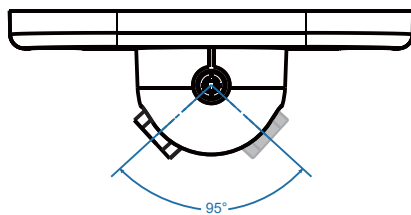

EIR-32 Outdoor Pet-Immune PIR Motion Detector

Specifications

EIR-32-F1

Frequency	868 MHz / 433 MHz
Power Source	1.5V, L91 Lithium battery x 2
Battery Life	5 years*
Detection Range	10 meters over a 90° angle
Mounting Height	at least 2 meters
Mouting Options	Wall / Corner mount Optional accessory: Rotating holder
Rotating Angles (with Rotating Holder only)	Horizontal: 95 degrees
Weatherproof Protection	IP55
Operating Temperature	-25°C to 60°C (-13°F to 140°F)
Operating Humidity	Up to 85% non-condensing
Dimensions	EIR-32: 130 mm x 61 mm x 48 mm Rotating holder: 85.3 mm x 50.3 mm x 32.7 mm

* Note: Actual battery life may vary with product settings, operating environment, and usage patterns.

Compatible with Rotating Holder (Optional)

Top View

Ordering Information

EIR-32-F1	Outdoor Pet-Immune PIR Motion Detector, compatible with Climax F1 gateways
Rotating holder	Optional mounting accessory