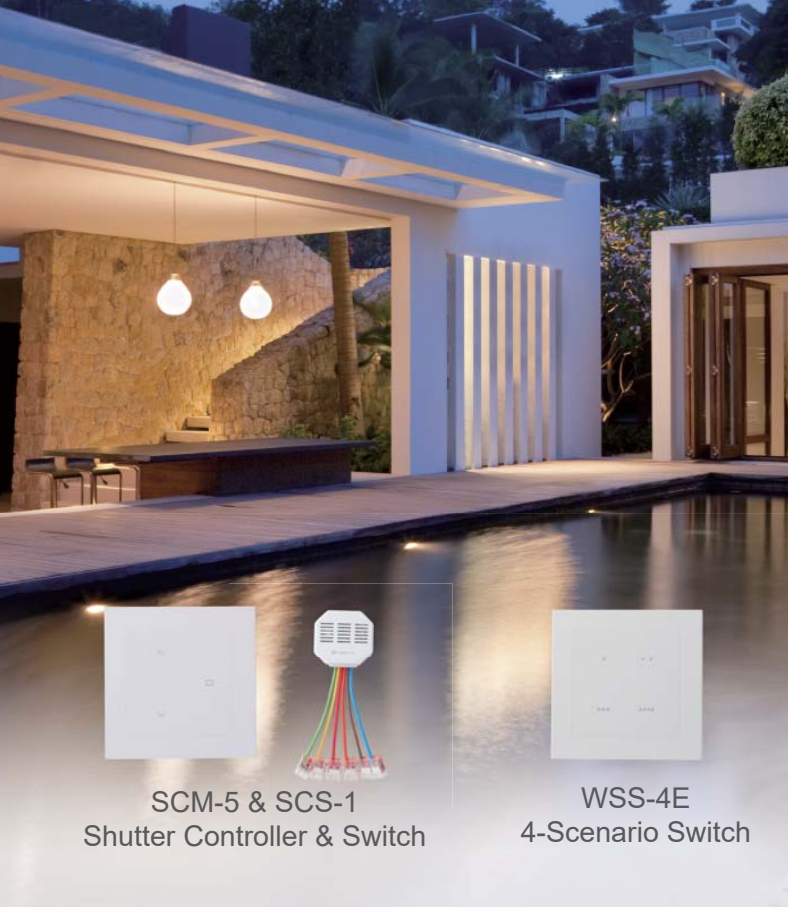

### Three “Home Armed” Modes

When the user is at home, the HMGW’s three “home armed” modes provide flexible levels of protection to both safeguard the house and allow the user to move around without triggering an alarm.

VST-1818 R3  
IP Camera

VST-862  
Camera PIR  
Motion Detector

EIR-32  
Outdoor Pet-Immune  
PIR Motion Detector

The VST-1818 R3 IP camera, the VST-862 Camera PIR detector, and the EIR-32 outdoor pet-immune PIR motion detector deliver live video and alarm videos/images for visual verification.

## Home Automation

The HMGW incorporates ZigBee and/or Z-Wave accessories to automate your home and enhance your life quality. You can easily tailor the HMGW's services to meet your family's needs anytime via the Vesta Home App on a smartphone or tablet.

The HMGW automates lights and appliances according to:

Temperature settings

Custom scenes and schedules

Security status

Group/zone settings