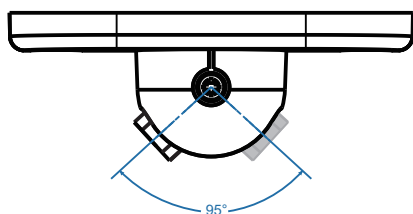

VST-862EX Series Outdoor PIR Motion Sensor

Specifications

PIR Motion Sensor	
Range	10 meters
Horizontal Angle	90° degrees
Installation Height	2 meters
Camera	
Lens	VGA CMOS Camera
Field of View	(H) 102° degrees
Resolution	640 x 480 pixels or 320 x 240 pixels
Night Illusion	Warm white fill light covering 5 meters (VST-862EX-F1) Infrared (IR) fill light covering 7 meters outdoor, 10 meters indoor with room size limited to 10m x 6m (VST-862EX-IL-F1)
Mechanical	
Frequency	868 MHz / 433 MHz
Power Source	1.5V, L91 Lithium battery x 4
Battery Life	8.8 years*
Data Rate	10k, 20k, 30k, 50k, 80k
Weatherproof Standard	IP45
Mounting Options	Wall / Corner mount Optional accessory: Rotating holder
Rotating Angles (with Rotating holder)	Horizontal: 95 degrees
Operating Temperature	-25°C to 60°C (-13°F to 140°F)
Operating Humidity	Up to 85% non-condensing
Dimensions	VST-862EX: 69 mm x 170 mm x 77 mm Rotating holder: 85.3 mm x 50.3 mm x 32.7 mm

* Note: Actual battery life may vary with product settings, operating environment, and usage patterns.

Compatible with Rotating Holder (Optional)

Top View

Ordering Information

VST-862EX-F1	Outdoor Camera PIR Motion Sensor with warm white fill light and compatible with Climax F1 gateways
VST-862EX-IL-F1	Outdoor Camera PIR Motion Sensor with infrared (IR) fill light and compatible with Climax F1 gateways
Rotating Holder	Optional mounting accessory