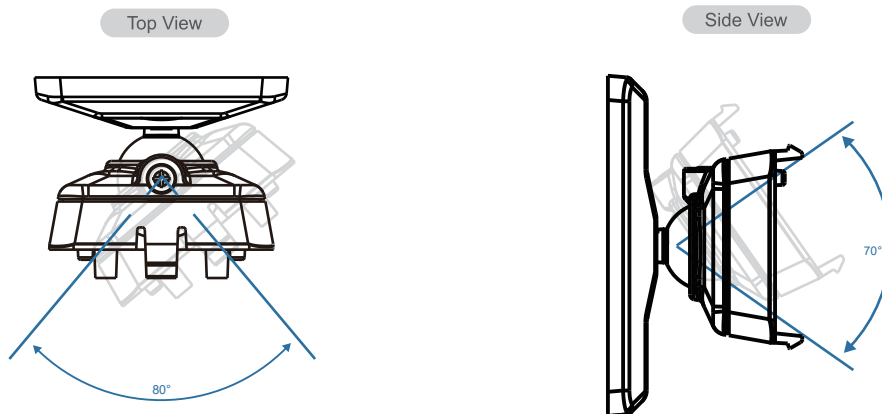

VST-873QF/ VST-873QF PRO PIR/Pet-Immune PIR Video Camera

Specifications

PIR Motion Sensor	
Range	10 m
Horizontal Angle	90° degrees
Camera	
Lens	CMOS Camera
Field of View	60° degrees
Mechanical	
Communication Protocol	ZigBee Pro Home Automation 1.2
Frequency	2.4GHz
Power Source	1.5V AA Lithium batteries x 3
Battery Life	3.5 years*
Mounting Options	Wall / Corner mount Optional accessory: Rotating holder
Rotating Angles (with Rotating Holder only)	Vertical: 70° angle Horizontal: 80° angle
Operating Temperature	-10°C to 45°C (14°F to 113°F)
Operating Humidity	Up to 85% non-condensing
Dimensions	VST-873QF (PRO): 123 mm x 72 mm x 53 mm Rotating holder: 70 mm x 50 mm x 34 mm

* Note: The battery life varies depending on their environment and their operating conditions.

Compatible with Rotating Holder (Optional)

Ordering Information

VST-873QF	PIR Motion Sensor Video Camera
VST-873QF PRO	Pet-Immune PIR Motion Sensor Video Camera
Rotating Holder	Optional mounting accessory