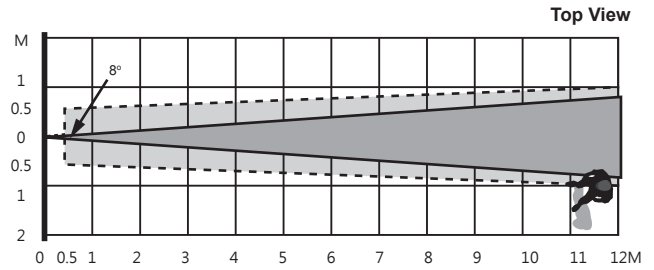

Vertical Curtain Detection Range

Horizontal Curtain Detection Range