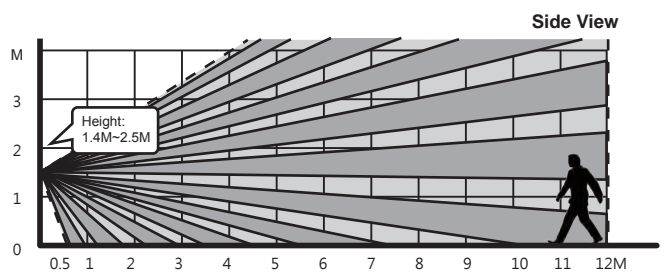

Vertical Curtain Detection Range

Horizontal Curtain Detection Range