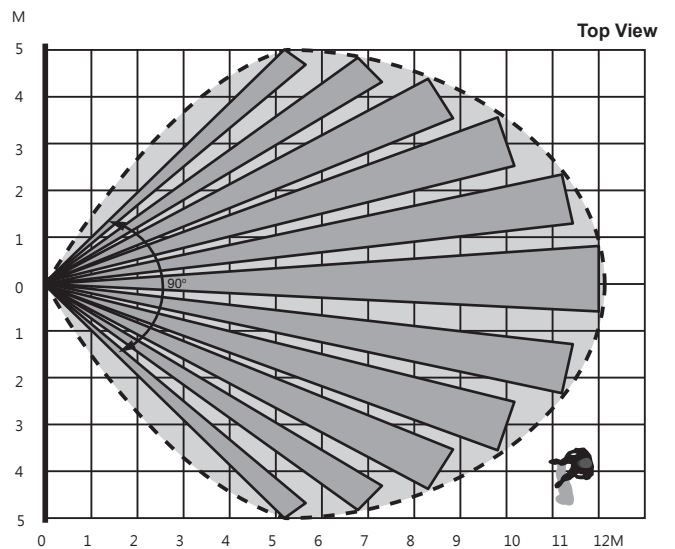

Pet's Weight/Height: 60 kg