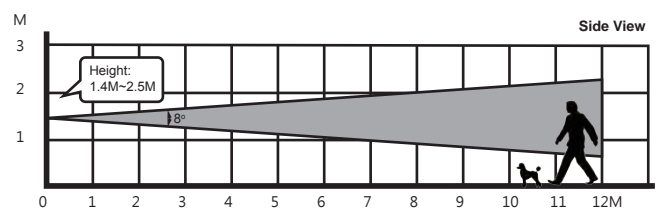

Pet's Weight/Height: 60 kg